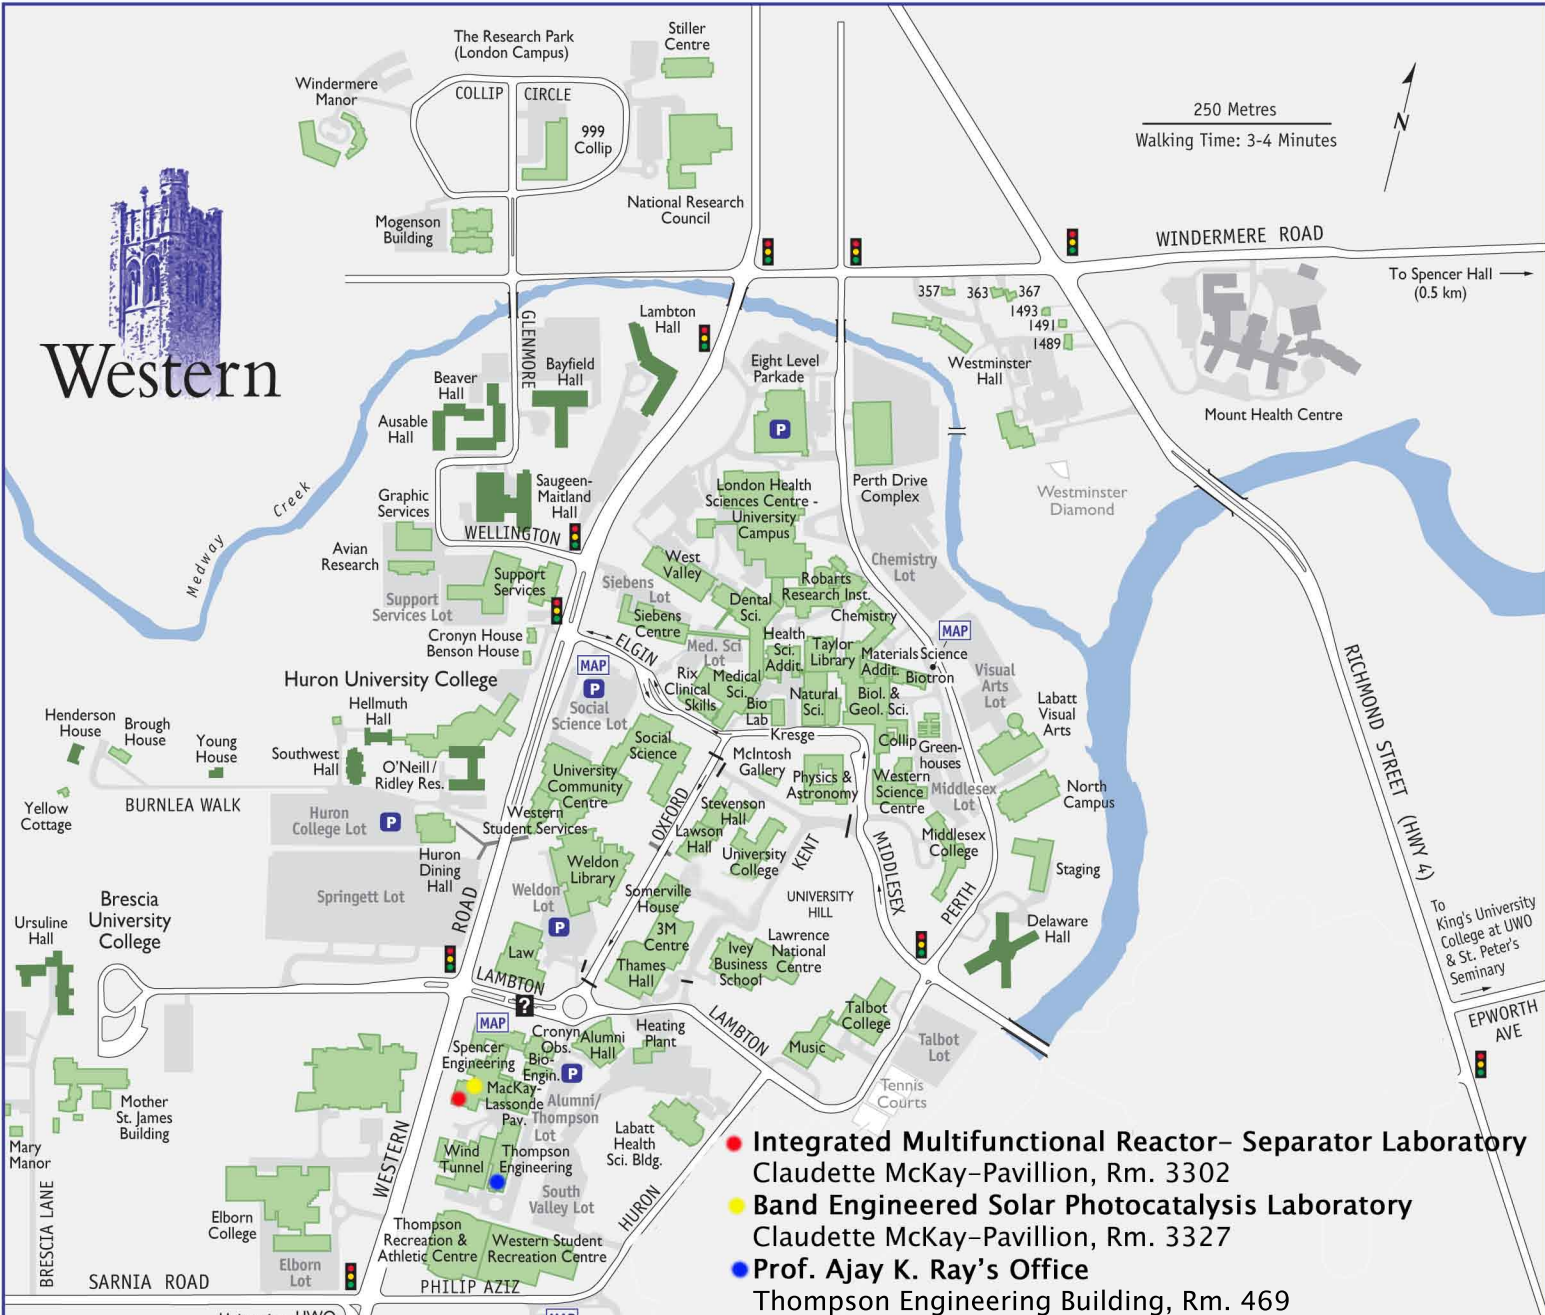

Western

- **Integrated Multifunctional Reactor– Separator Laboratory**
Claudette McKay–Pavillion, Rm. 3302
- **Band Engineered Solar Photocatalysis Laboratory**
Claudette McKay–Pavillion, Rm. 3327
- **Prof. Ajay K. Ray's Office**
Thompson Engineering Building, Rm. 469